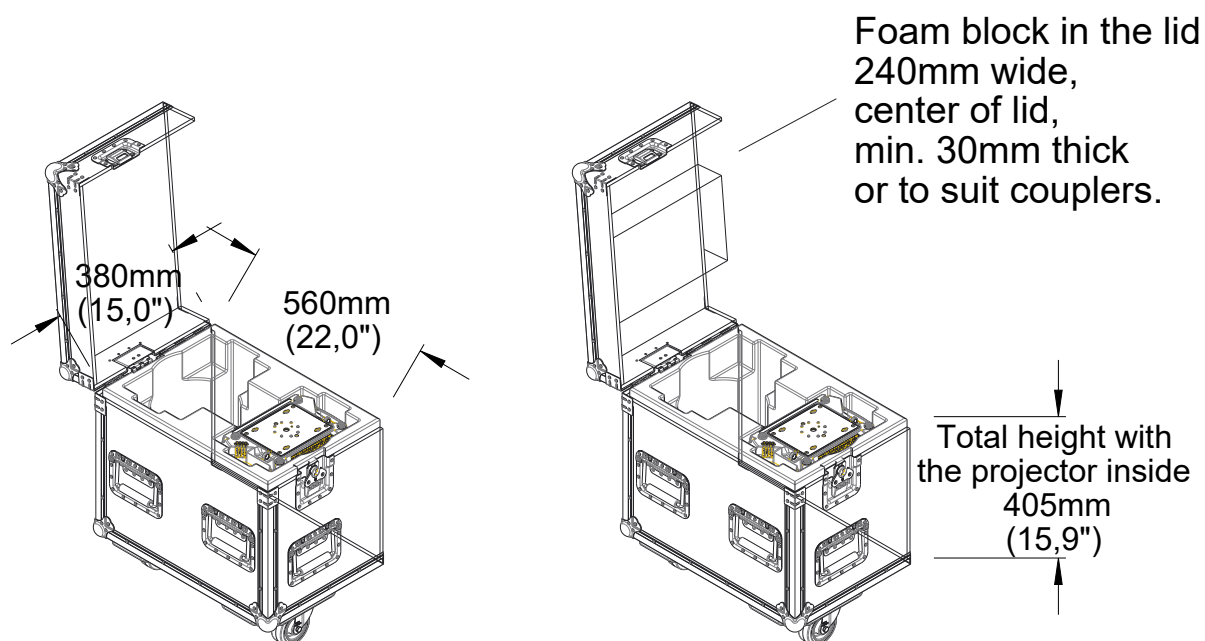

## Martin MAC Aura XIP

Dual SiP for MAC Aura XIP, P/N: MAR-91611861

The SiP insert is provided with the fixture when the SiP variant is being ordered.

MAC Aura XIP: P/N MAR-90250105HU

It is a valuable accessory that wraps and protects the product during transport.

### FLIGHT CASE SPECIFICATION: INSIDE MEASUREMENTS

The SiP insert must be inserted into a flight case for 6x MAC Aura XIP: P/N MAR-91515057