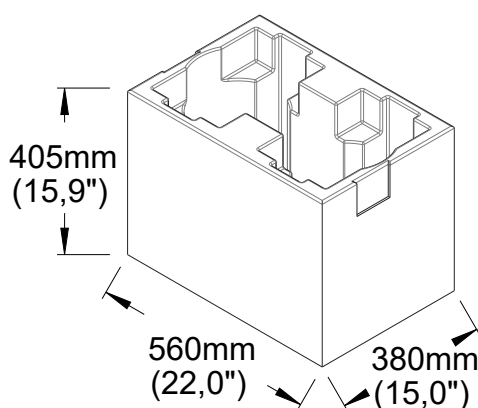

## Martin MAC Aura XIP

Dual SiP for MAC Aura XIP, P/N: MAR-91611861

The SiP insert is provided with the fixture when the SiP variant is being ordered.

MAC Aura XIP: P/N MAR-90250105HU

It is a valuable accessory that wraps and protects the product during transport.

### FLIGHT CASE SPECIFICATION: INSIDE MEASUREMENTS

The SiP insert must be inserted into a flight case for 6x MAC Aura XIP: P/N MAR-91515057